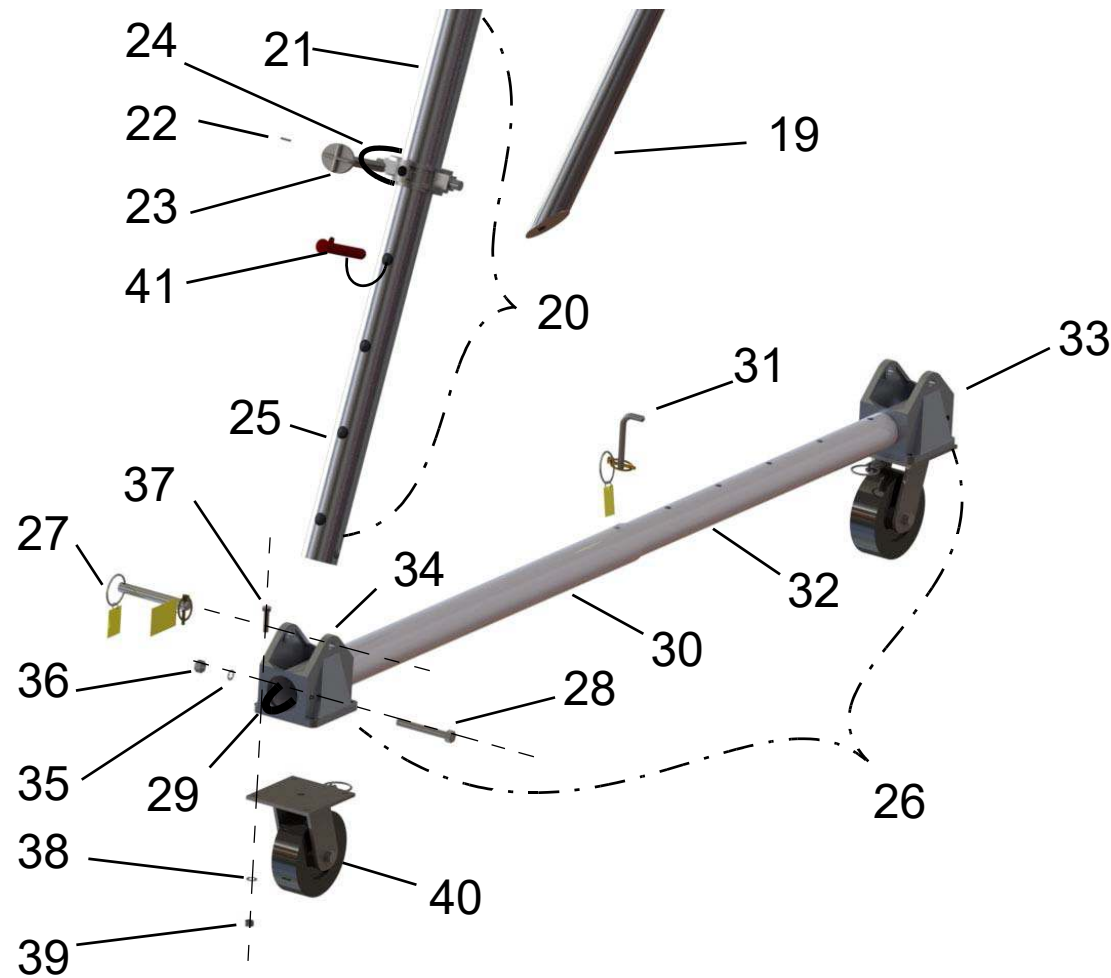

MODEL NUMBER S4T12-S30AC

ITEM NO.	PART DESCRIPTION	PART NUMBER	QUAN.
1	MAIN LEG BRACKET	3280-0000	4
2	SUPPORT PIN 11/16 DIA. X 4 9/16 LG.	5017-0004	4
3	SPACER BAR 26 3/8 LG.	1744-0005	2
4	COTTER PIN 1/4 X 1 1/4 LG.	60-0070	8
5	NEX. NUT 3/8-24NC	54-0100	4
6	SOC. SET SCREW 3/8-24NF X 1 3/4 LG.	63-0110	4
7	SOC. SET SCREW 3/8-24NF X 1 LG.	63-0100	4
8	LEG BRACE BRACKET	1765-0000	4
9	SUPPORT PIN 11/16 DIA. X 4 1/8 LG.	2853-0000	4
10	MAIN LEG SWIVEL PIN	1559-0000	4
11	LEG BRACE SWIVEL PIN	1563-0000	4
12	HEX. HD. BOLT 3/4-10NC X 2 1/2 LG.	51-0480	4
13	TROLLEY STOP ANGLE	5132-0000	4
14	KEY RING 2 1/4 OD.	82-0030	10
15	CAUTION TAG No. 399	1969-RING	12
16	LOCK WASHER INT. TOOTH 3/4	58-0040	4
17	HEX. NUT 3/4-10NC	54-0040	4
18	I BEAM STL. 18" X 30' LG.	769-0300	1
19	LEG BRACE ASSEMBLY	1543-0080	4
20	MAIN LEG ASSEMBLY	1665-0081	4
21	UPPER MAIN LEG	1666-0080	4
22	ROLL PIN 5/32 X 3/4 LG.	61-0300	4
23	LOAD PIN	3016-0000	4
24	EXTENSION SPRING	1017-0000	8
25	LOWER MAIN LEG	1662-0080	4
26	CASTER FRAME ASSEMBLY	699-0030	2
27	LOWER MAIN LEG PIN ASSEMBLY	1999-0000	4
28	HEX. HD. BOLT 1/2-13NC X 5 1/2 LG.	51-0470	4
29	SAFETY CABLE ASS'Y 121" LG.	1967-0020	2
30	OUTER CASTER FRAME TUBE	700-0030	2
31	CASTER FRAME ADJUSTMENT PIN	1392-0000	2
32	INNER CASTER FRAME TUBE	701-0030	2
33	CASTER CASTING FOR INNER TUBE	2630-0000	2
34	CASTER CASTING FOR OUTER TUBE	2629-0000	2
35	LOCK WASHER INT. TOOTH 1/2	58-0020	4
36	HEX. NUT 1/2-13NC	54-0050	4
37	HEX. HD. BOLT 1/2-13NC X 1-1/2" LG.	51-0290	16
38	LOCK WASHER INT. TOOTH 1/2	58-0020	16
39	HEX. NUT 1/2-13NC	54-0050	16
40	CASTER WHEEL 8" DIA.	47-81NB	4
41	SAFETY STOP ASSEMBLY	3112-0001	4

Wallace Cranes Parts Location

Round Tube Tri-Adjustable

I-Beam
Assembly
Parts Location

Wallace Cranes
71 N Bacton Hill Rd.
Malvern, PA 19355

www.wallacecranes.com
800-553-5438
©2017 All rights reserved

Caster Frame
Assembly
Parts Location