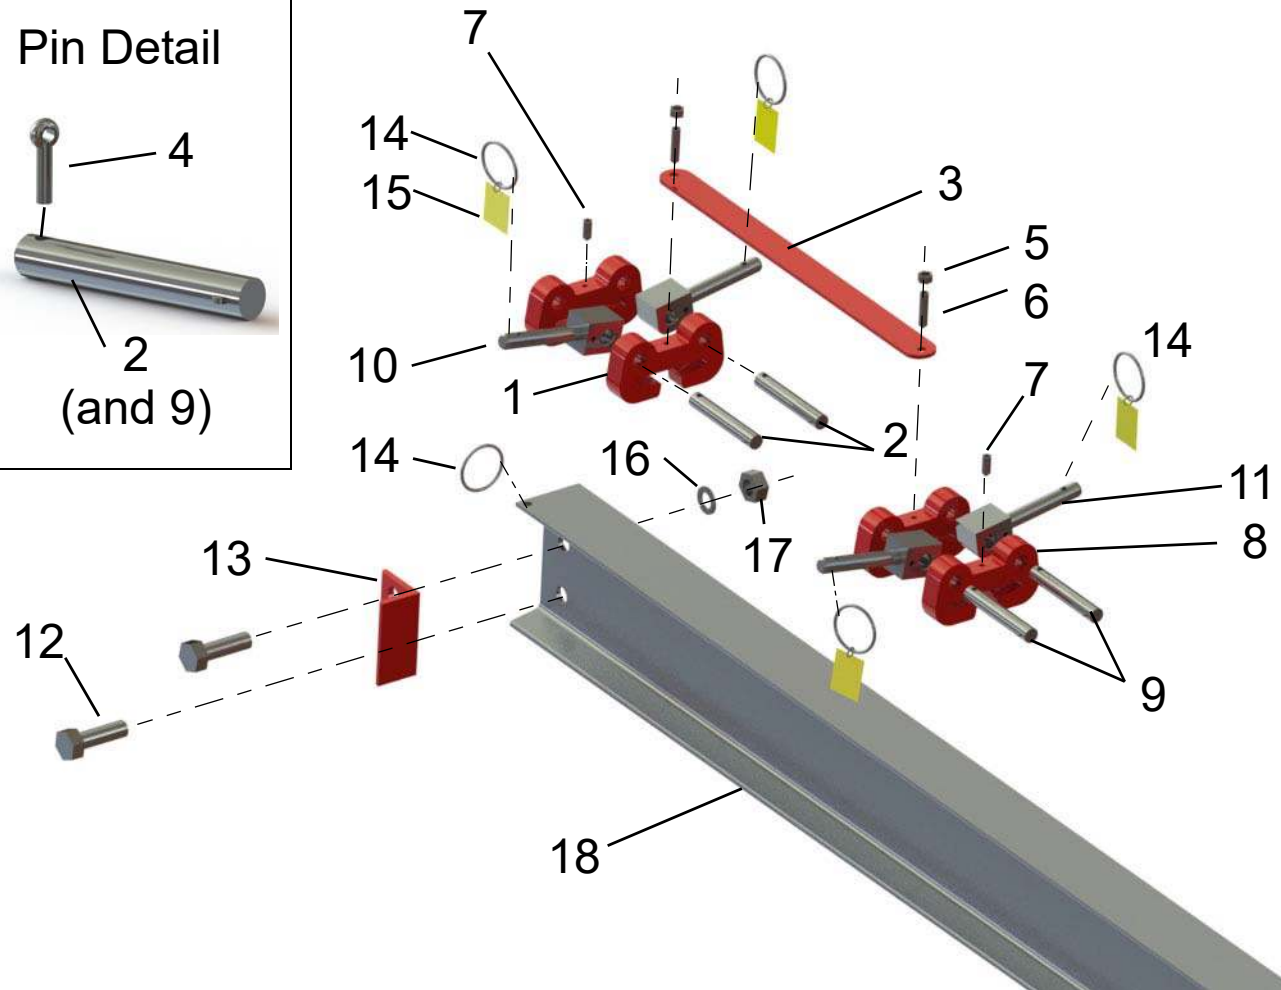

MODEL NUMBER S4T12-S30AC

ITEM NO.	PART DESCRIPTION	PART NUMBER	QUAN.
1	MAIN LEG BRACKET	3280-0000	4
2	SUPPORT PIN 11/16 DIA. X 4 9/16 LG.	5017-0004	4
3	SPACER BAR 26 3/8 LG.	1744-0005	2
4	COTTER PIN 1/4 X 1 1/4 LG.	60-0070	8
5	NEX. NUT 3/8-24NC	54-0100	4
6	SOC. SET SCREW 3/8-24NF X 1 3/4 LG.	63-0110	4
7	SOC. SET SCREW 3/8-24NF X 1 LG.	63-0100	4
8	LEG BRACE BRACKET	1765-0000	4
9	SUPPORT PIN 11/16 DIA. X 4 1/8 LG.	2853-0000	4
10	MAIN LEG SWIVEL PIN	1559-0000	4
11	LEG BRACE SWIVEL PIN	1563-0000	4
12	HEX. HD. BOLT 3/4-10NC X 2 1/2 LG.	51-0480	4
13	TROLLEY STOP ANGLE	5132-0000	4
14	KEY RING 2 1/4 OD.	82-0030	10
15	CAUTION TAG No. 399	1969-RING	12
16	LOCK WASHER INT. TOOTH 3/4	58-0040	4
17	HEX. NUT 3/4-10NC	54-0040	4
18	I BEAM STL. 18" X 30' LG.	769-0300	1
19	LEG BRACE ASSEMBLY	1543-0080	4
20	MAIN LEG ASSEMBLY	1665-0081	4
21	UPPER MAIN LEG	1666-0080	4
22	ROLL PIN 5/32 X 3/4 LG.	61-0300	4
23	LOAD PIN	3016-0000	4
24	EXTENSION SPRING	1017-0000	8
25	LOWER MAIN LEG	1662-0080	4
26	CASTER FRAME ASSEMBLY	699-0030	2
27	LOWER MAIN LEG PIN ASSEMBLY	1999-0000	4
28	HEX. HD. BOLT 1/2-13NC X 5 1/2 LG.	51-0470	4
29	SAFETY CABLE ASS'Y 121" LG.	1967-0020	2
30	OUTER CASTER FRAME TUBE	700-0030	2
31	CASTER FRAME ADJUSTMENT PIN	1392-0000	2
32	INNER CASTER FRAME TUBE	701-0030	2
33	CASTER CASTING FOR INNER TUBE	2630-0000	2
34	CASTER CASTING FOR OUTER TUBE	2629-0000	2
35	LOCK WASHER INT. TOOTH 1/2	58-0020	4
36	HEX. NUT 1/2-13NC	54-0050	4
37	HEX. HD. BOLT 1/2-13NC X 1-1/2" LG.	51-0290	16
38	LOCK WASHER INT. TOOTH 1/2	58-0020	16
39	HEX. NUT 1/2-13NC	54-0050	16
40	CASTER WHEEL 8" DIA.	47-81NB	4
41	SAFETY STOP ASSEMBLY	3112-0001	4

Wallace Cranes Parts Location

Round Tube Tri-Adjustable

I-Beam
Assembly
Parts Location

Wallace Cranes
71 N Bacton Hill Rd.
Malvern, PA 19355

www.wallacecranes.com
800-553-5438
©2017 All rights reserved

Caster Frame
Assembly
Parts Location