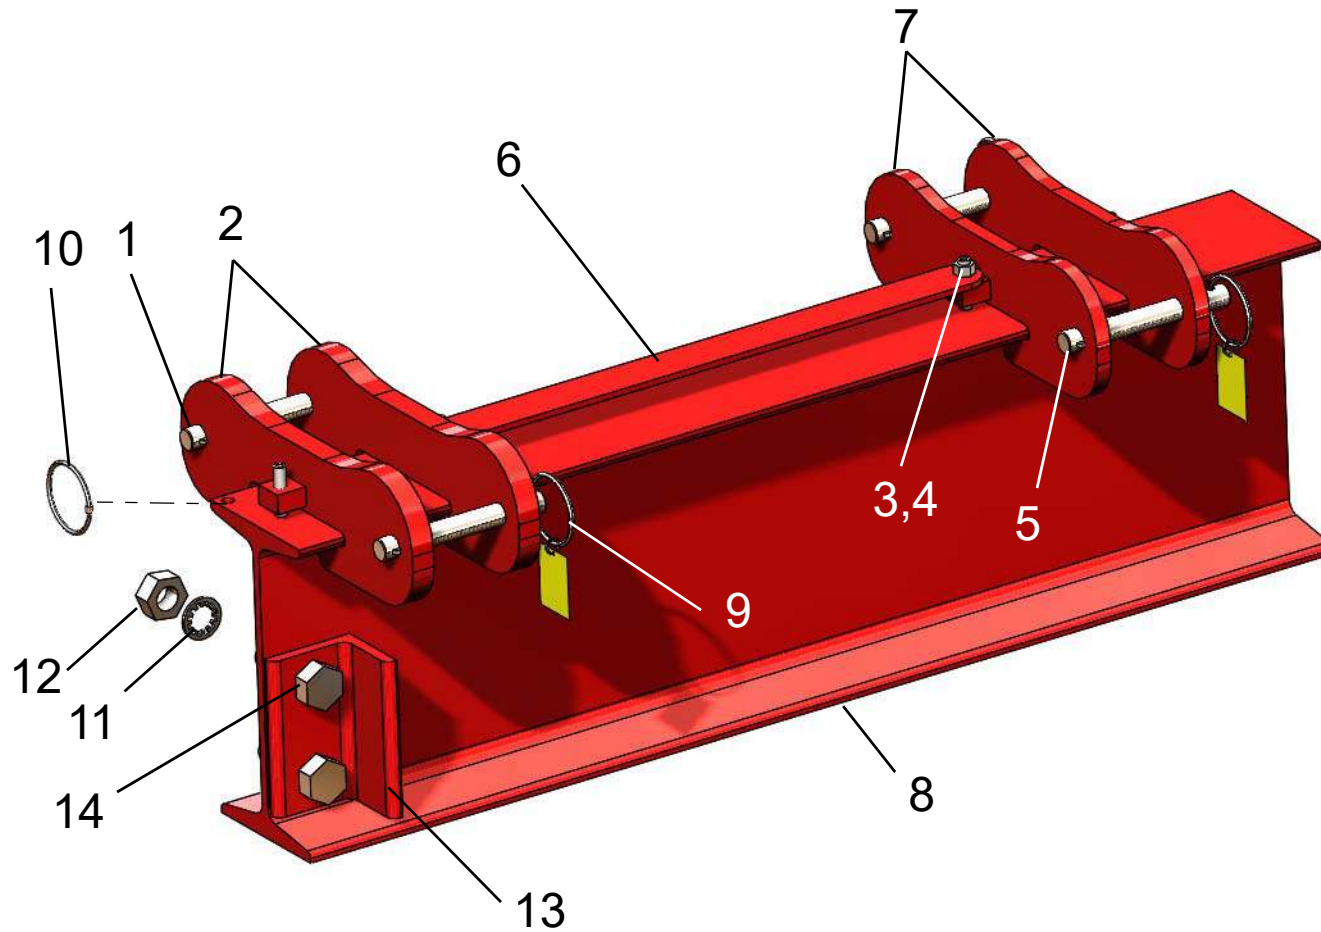

Wallace Cranes Parts Location

Square Tube Tri-Adjustable 8 & 10 Ton

I-Beam
Assembly
Parts Location

Wallace Cranes
71 N Bacton Hill Rd.
Malvern, PA 19355

www.wallacecranes.com
800-553-5438
©2017 All rights reserved

Caster Frame
Assembly
Parts Location

Alternate
V-Groove Caster
Part No. 5141

Wallace Cranes
71 N Bacton Hill Rd.
Malvern, PA 19355

www.wallacecranes.com
800-553-5438
©2017 All rights reserved