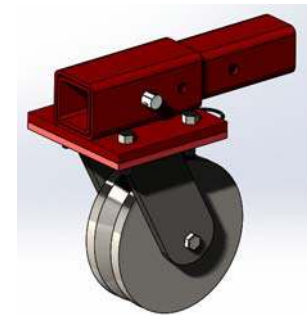

Wallace Cranes Parts Location

Square Tube Tri-Adjustable 8 & 10 Ton

I-Beam
Assembly
Parts Location

Wallace Cranes
71 N Bacton Hill Rd.
Malvern, PA 19355

www.wallacecranes.com
800-553-5438
©2017 All rights reserved

Caster Frame
Assembly
Parts Location

Alternate
V-Groove Caster
Part No. 5141

Wallace Cranes
71 N Bacton Hill Rd.
Malvern, PA 19355

www.wallacecranes.com
800-553-5438
©2017 All rights reserved