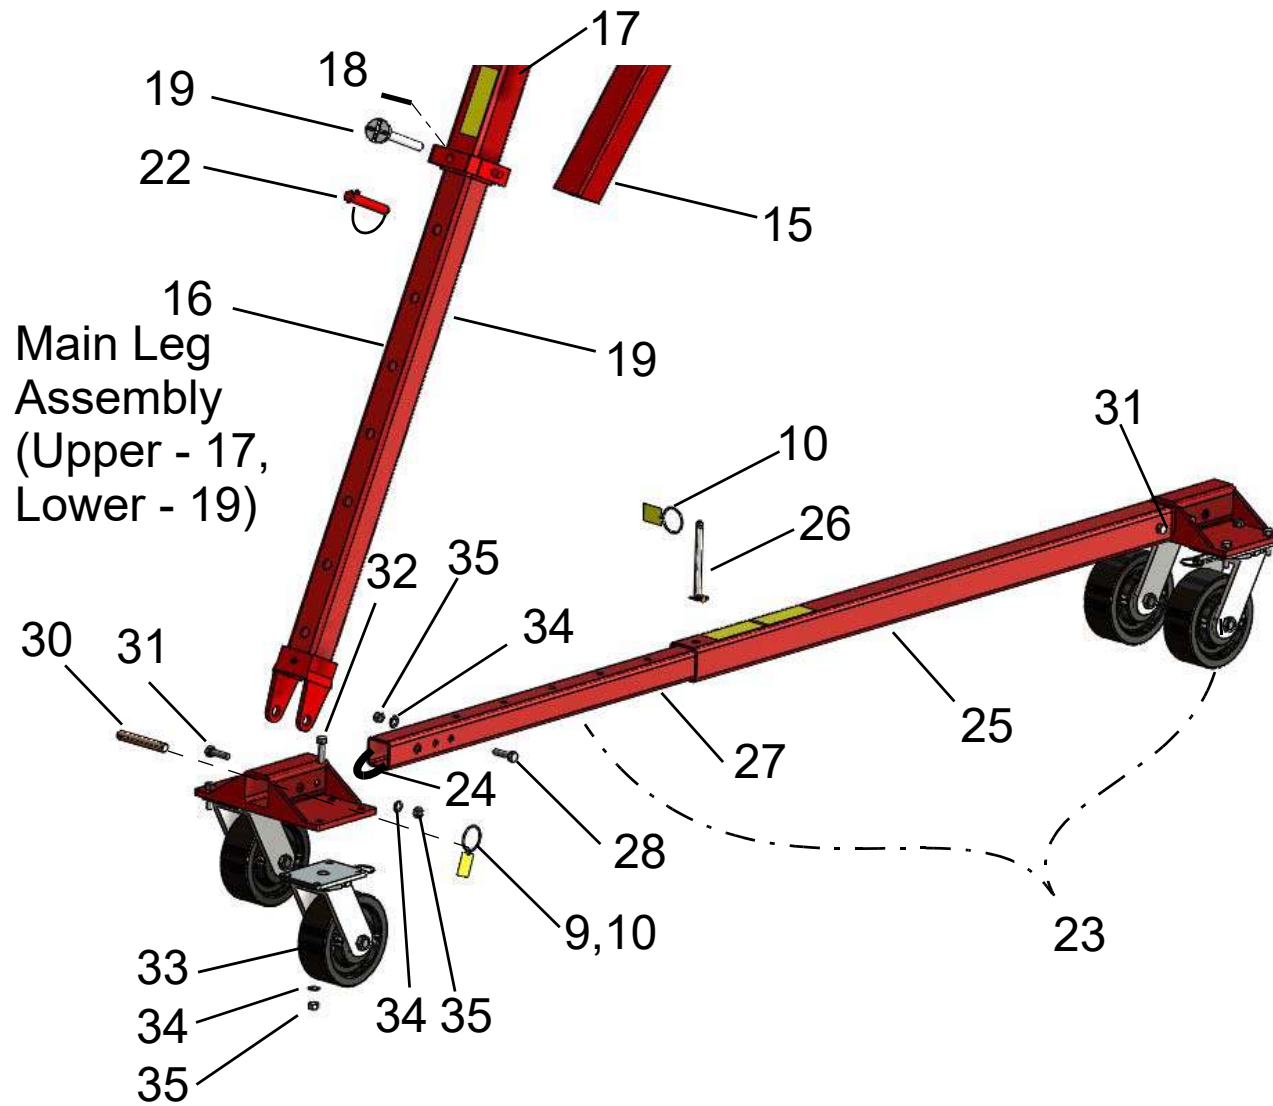

Wallace Cranes Parts Location

Square Tube Tri-Adjustable 8 & 10 Ton

I-Beam
Assembly
Parts Location

Wallace Cranes
71 N Bacton Hill Rd.
Malvern, PA 19355

www.wallacecranes.com
800-553-5438
©2017 All rights reserved

Caster Frame
Assembly
Parts Location

Alternate
V-Groove Caster
Part No. 5141

Wallace Cranes
71 N Bacton Hill Rd.
Malvern, PA 19355

www.wallacecranes.com
800-553-5438
©2017 All rights reserved